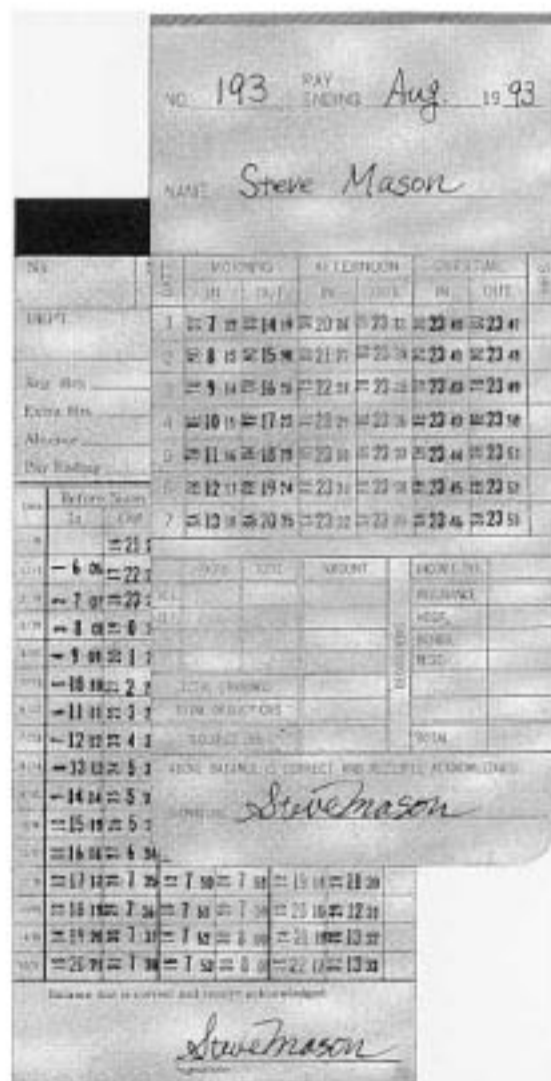

Weekly/Bi-Weekly Types Are Also Available.